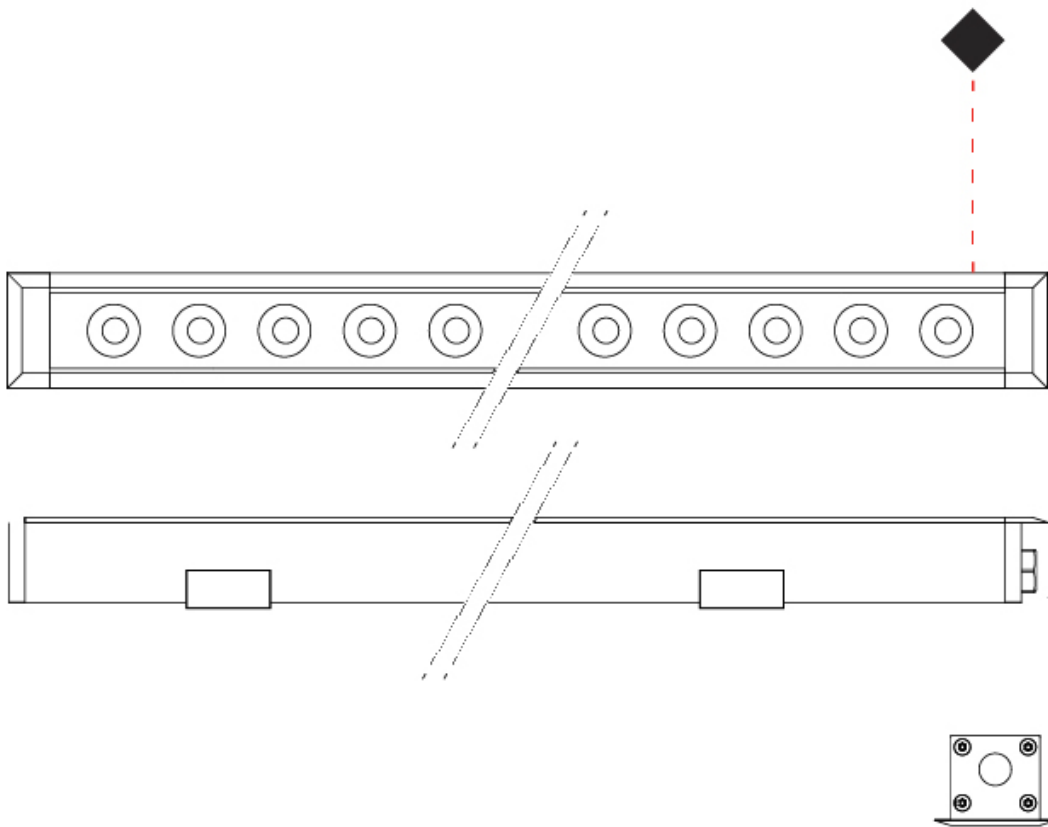

MINI CORNICHE RECESSED

E9I636-

PROJECT	_____
TYPE	_____
SPECIFIER	_____
QUANTITY	_____
DATE	_____

E