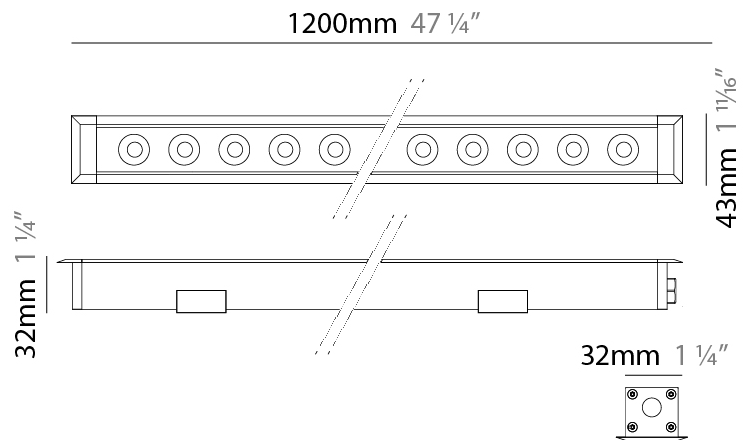

MINI CORNICHE RECESSED

E91639-

base number   Finish Options   Lens Options

1. To build a product code in our configurator select the specify button on the base model # product page
2. To build a manual product code on this datasheet choose from the options listed below in blue font and add the suffix to the base model #

GENERAL

Series: Mini Corniche
Brand: Platek
Division: Exterior
Mounting Type: Recessed
Mounting Location: In-Ground
Subcategory: Walk Over

PHYSICAL

Shape: Rectangle
Length (mm): 1220
Length (in): 48 1/2
Width (mm): 43
Width (in): 1 5/8
Height (mm): 32
Height (in): 1 1/4
Light Distribution: Uplight
Screws: A4 stainless steel
Diffuser: Clear tempered glass
Gasket: Gore-Tex valve to prevent condensation
Fixture Finish: [BLK / WHI / GRY / COR / ANT / BRZ](#)
Fixture Material: Extruded Aluminum

ELECTRICAL

Lamp Type: LED
Total Output Wattage (W): 46
Dimming: Bluetooth technology or DMX
Control Gear: DMX
Driver Included: No
Driver Location: Remote
Driver Type: Constant Current - Universal
Driver Class: Class 2
Input Voltage (V): 120 - 277
Constant Current (MA): 500

LED

Number of LEDs: 32
Color Temperature (°K): RGBW
CRI: >80 CRI
Lamp Life (hrs): 60000
Special LEDs offerings: RGBW

OPTICAL

Optic°: [26 / 47 / ELL](#)

RATINGS AND CERTIFICATIONS

Certified By: Certified for North American Standards
IP rating: IP67
IK Rating: IK07
Bug Rating: B1 U0 G0

PROJECT
TYPE
SPECIFIER
QUANTITY
DATE