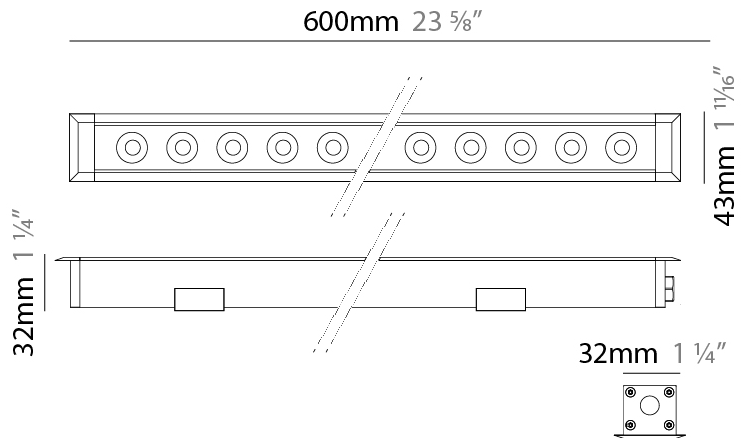

PROJECT	_____
TYPE	_____
SPECIFIER	_____
QUANTITY	_____
DATE	_____

MINI CORNICHE RECESSED

E91638- _____ - _____
base number   Finish   Lens
                         Options   Options

1. To build a product code in our configurator select the specify button on the base model # product page
2. To build a manual product code on this datasheet choose from the options listed below in blue font and add the suffix to the base model #

GENERAL

Series: Mini Corniche
Brand: Platek
Division: Exterior
Mounting Type: Recessed
Mounting Location: In-Ground
Subcategory: Walk Over

PHYSICAL

Shape: Rectangle
Length (mm): 620
Length (in): 24 7/16
Width (mm): 43
Width (in): 1 11/16
Depth (mm): 32
Depth (in): 1 1/4
Light Distribution: Uplight
Diffuser: Tempered Glass - 5mm / 3/16" thick
Gasket: Gore-Tex valve to prevent condensation
Fixture Finish: BLK / WHI / GRY / COR / ANT / BRZ
Fixture Material: Extruded Aluminum

ELECTRICAL

Lamp Type: LED
Total Output Wattage (W): 23
Dimming: Bluetooth technology or DMX
Control Gear: DMX
Driver Included: No
Driver Location: Remote
Driver Type: Constant Current - Universal
Driver Class: Class 2
Input Voltage (V): 120 - 277
Constant Current (MA): 500

LED

Number of LEDs: 16
Color Temperature (°K): RGBW
CRI: >80 CRI
Lamp Life (hrs): 60000
Special LEDs offerings: RGBW

OPTICAL

Optic°: 28 / 47 / ELL

RATINGS AND CERTIFICATIONS

Certified By: Certified for North American Standards
IP rating: IP67
IK Rating: IK07
Bug Rating: B1 U0 G0